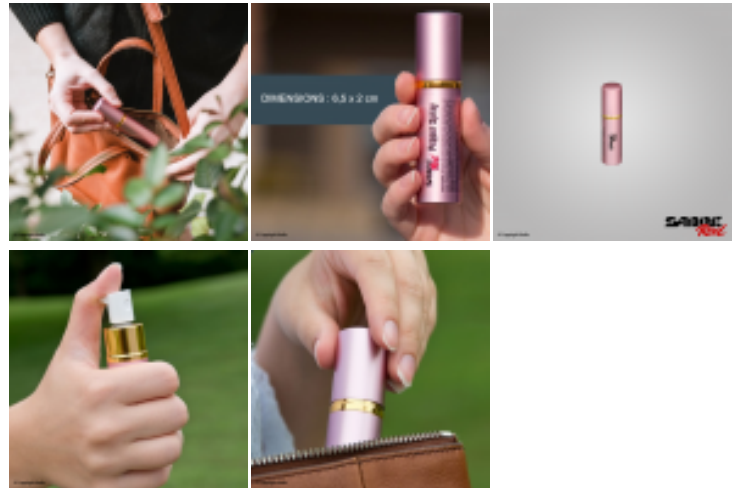

Description du produit :

Vous recherchez une façon discrète d'optimiser votre sécurité ?

Mesdames, LBDLS vous propose son **Lipstick Pepper Spray**.

Une **protection personnelle** en laquelle vous pourrez avoir **confiance**.

Cette bombe au **profil discret**, ne prendra **aucune place** dans vos **poches** et vous accompagnera **partout**.

SABRE RED fait partie des marques référentes en matière de **spray au poivre**.

Validée et recommandée par la police et les consommateurs.

Cet **aérosol furtif**, permet une **protection puissante et discrète**.